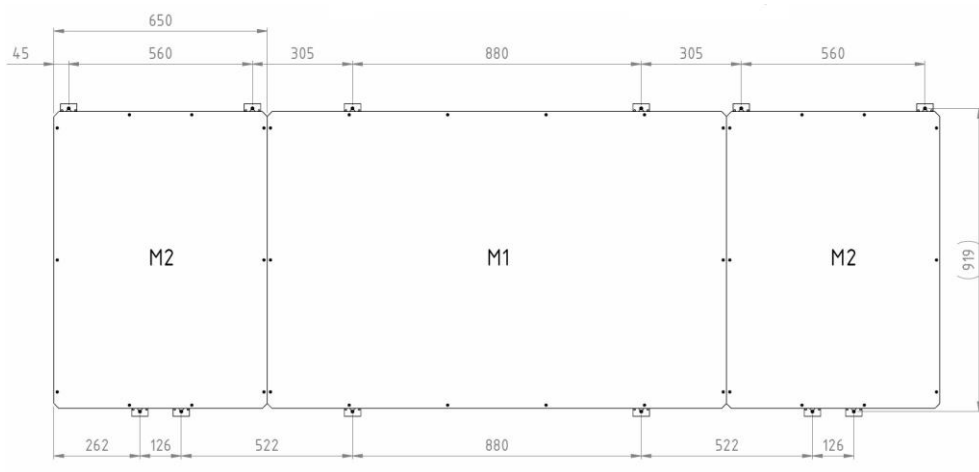

TECHNICAL DATA:

Case:	Aluminium, black
Front cover	Polycarbonat, 3 mm
Digits:	LED's, SMD
Digit height:	140 mm
Colour of digits:	Red
Colour of fixed text:	Red
Exterior dimensions of case:	(WxHxD) 2 x 650x900x110mm
Weight:	2 x 20kgs
Reading distance:	Approx. 60m
Connection voltage:	230 V 50-60 Hz
Power supply and electronics:	The electronic can easily be removed by loosen two screws in the bottom of the scoreboard.
Power consumption:	Max. 2 x 60 VA
Ambient temperature:	-20° C up to +50°C