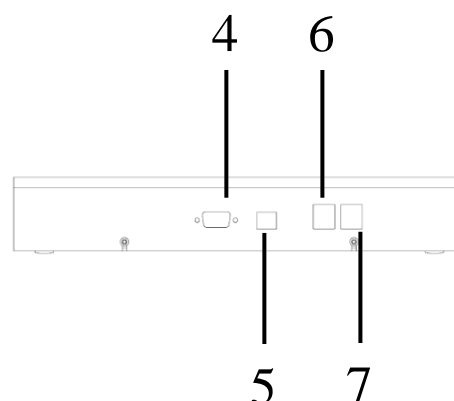

DESCRIPTION: REMOTE CONTROL UNIT BASIC 117600-05

The TFT display shows the same information as the Scoreboard.
Easy to use through pre-programmed international rules.

Remote control Art.No. 117600-05 for hardwired operation of Scoreboards

The delivery includes:

- 1 pc. 22497-00 Remote control unit with pre-programmed sports
- 1 pc. 40536-42 Connection box

1. TFT display (800 x 480 pixels)
2. Function keys
3. Numeric keys
4. D-sub connector
5. USB connector
6. Connector for 24-seconds control handle
7. Connector for start/stop handle

TECHNICAL DATA:

Exterior measurements:

(WxHxD) 295 x 195 x 50 mm.

Weight:

1,2 kgs

Ambient temperature:

± 0°C up to +40°C.

Colour

Black casing with blue overlay

Case:

Aluminium

Connection to basic module:

See block diagram on next page. 3,0 metre cable with 5-polar audio connector and connection box are included in the shipment.

OPTION – see separate data sheets