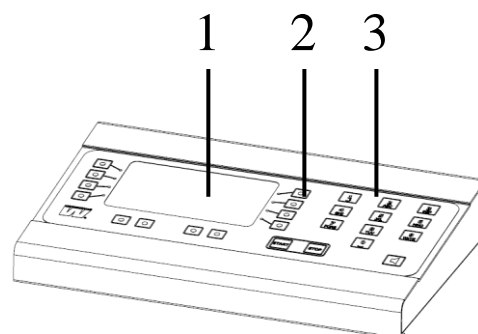

DESCRIPTION: REMOTE CONTROL UNIT BASIC 117600-05

The TFT display shows the same information as the Scoreboard.
Easy to use through pre-programmed international rules.

Remote control Art.No. 117600-05 for hardwired operation of Scoreboards

The delivery includes:

- 1 pc. 22497-00 Remote control unit with pre-programmed sports
- 1 pc. 40536-42 Connection box

1. TFT display (800 x 480 pixels)
2. Function keys
3. Numeric keys
4. D-sub connector
5. USB connector
6. Connector for 24-seconds control handle
7. Connector for start/stop handle

TECHNICAL DATA:

Exterior measurements:

(WxHxD) 295 x 195 x 50 mm.

Weight:

1,2 kgs

Ambient temperature:

± 0°C up to +40°C.

Colour

Black casing with blue overlay

Case:

Aluminium

Connection to basic module:

See block diagram on next page. 3,0 metre cable with 5-polar audio connector and connection box are included in the shipment.

OPTION – see separate data sheets