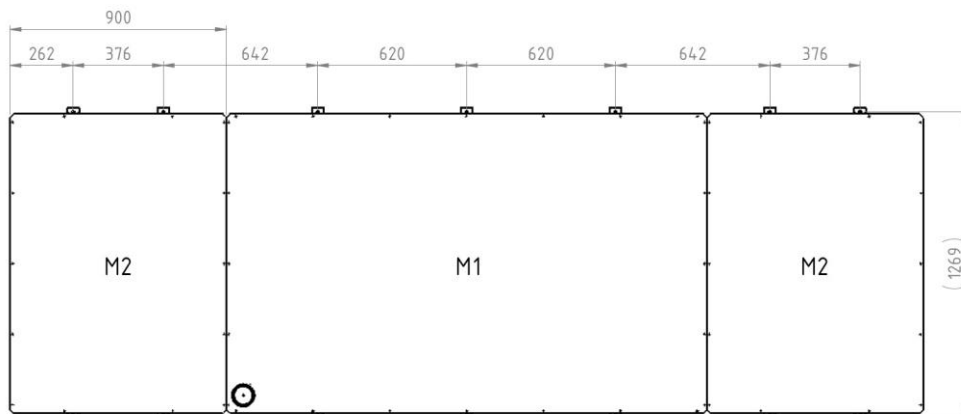

TECHNICAL DATA:

Case:	Aluminium, black
Front cover	Polycarbonat, 3 mm
Digits:	LED's, SMD
Digit height:	190 mm
Colour of digits:	Red
Colour of fixed text:	Red
Exterior dimensions of case:	(WxHxD) 2 x 900x1250x110mm
Weight:	2 x 30kgs
Reading distance:	Approx. 75m
Connection voltage:	230 V 50-60 Hz
Power supply and electronics:	The electronic can easily be removed by loosen two screws in the bottom of the scoreboard.
Power consumption:	Max. 2 x 60 VA
Ambient temperature:	-20°C up to +50°C