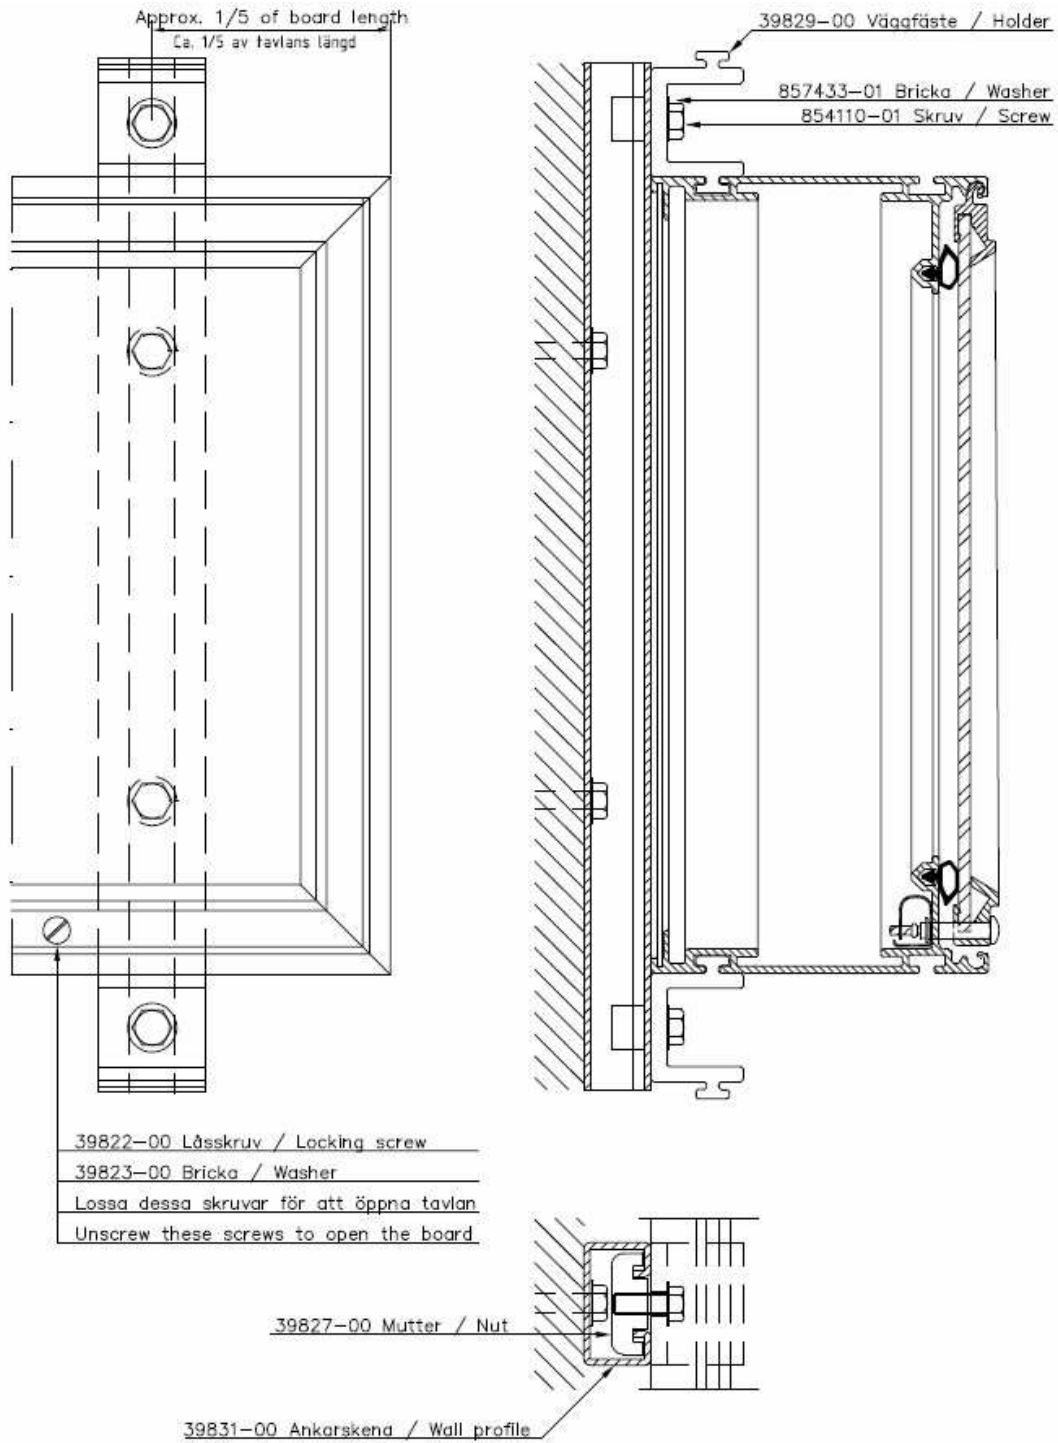

MOUNTING:

E 905 B

We reserve the right to make changes at any time.

WESTERSTRAND URFABRIK AB Sweden

P.O. Box 133, SE-545 23 TÖREBODA
E-mail: info@westerstrand.se

Tel. +46 506-480 00 Fax +46 506-48051
Internet: www.westerstrand.se